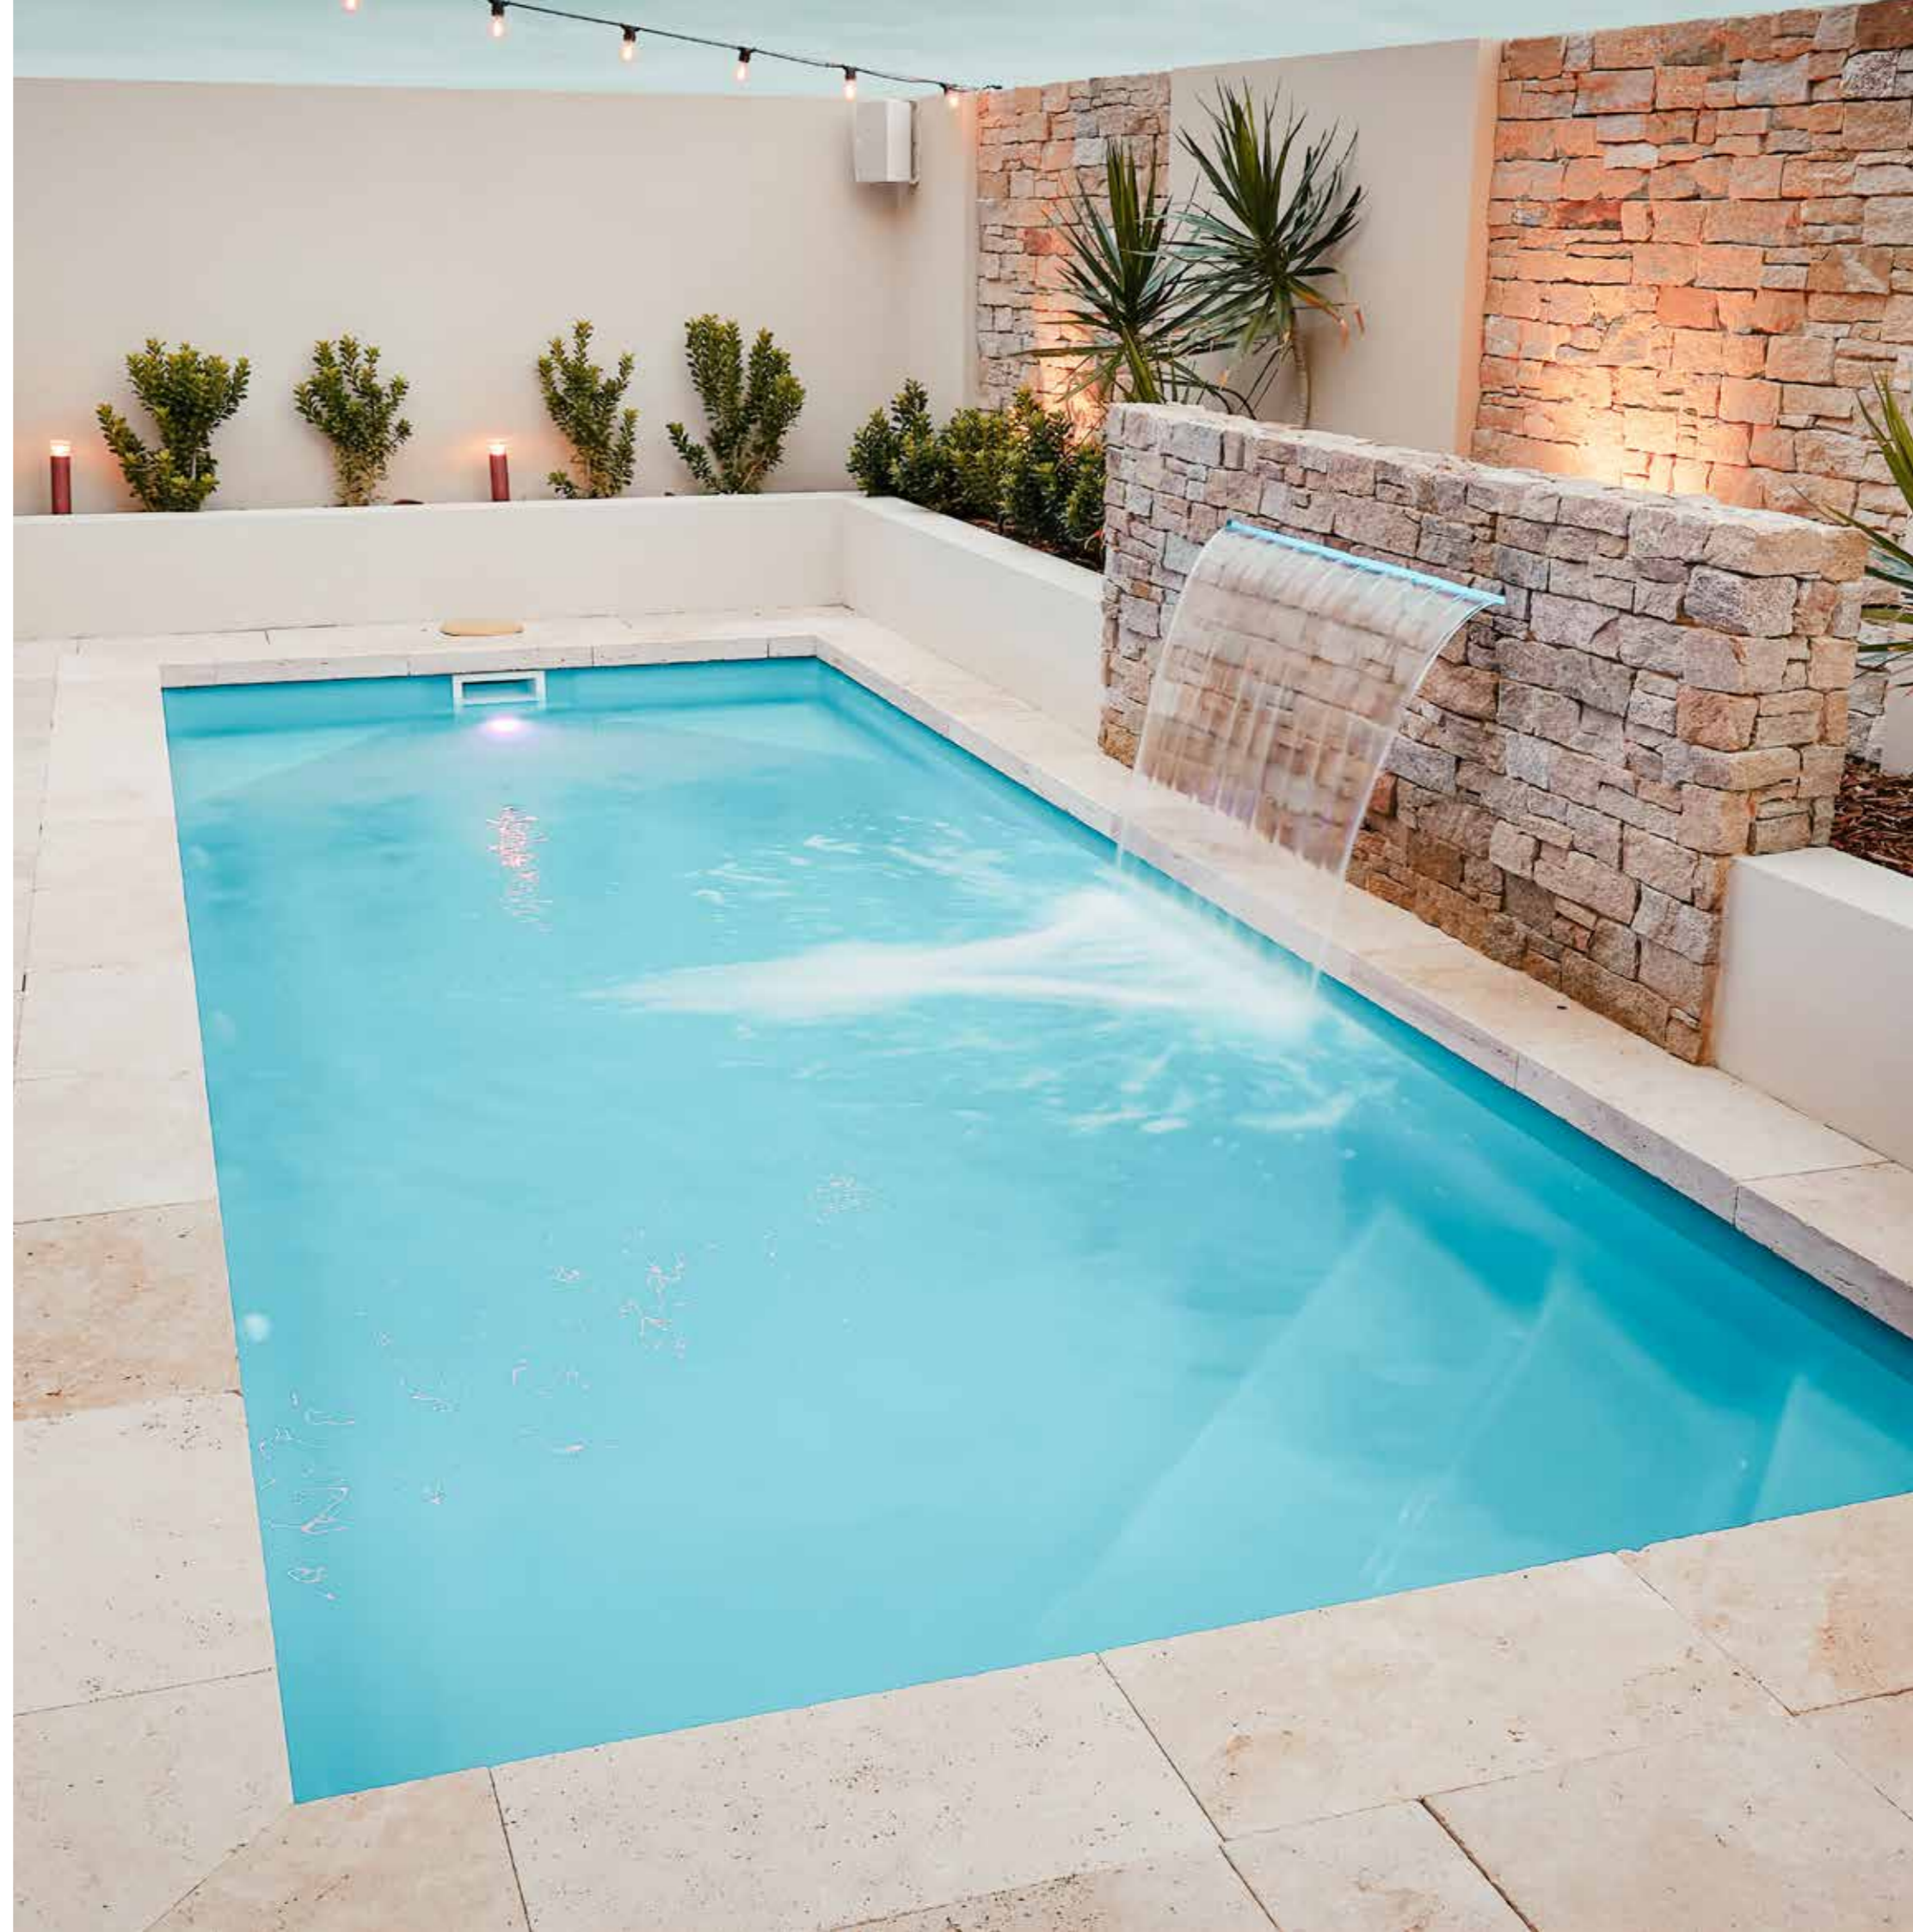

6. Protective layer

Final protective of terephthalic resin to prevent moisture ingress.